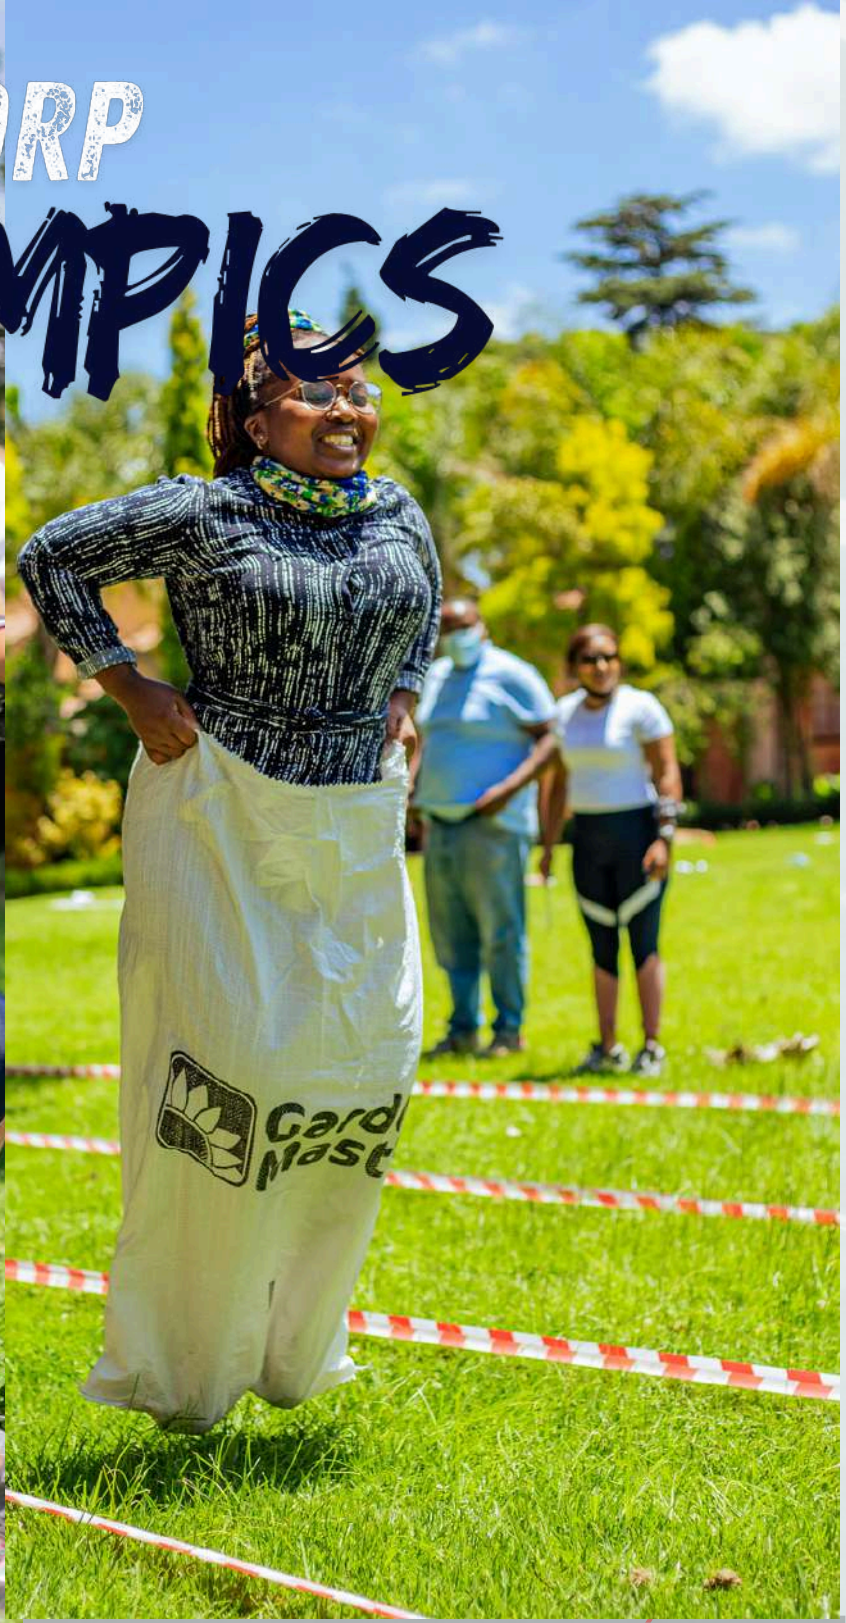

CORP OLYMPICS

GET READY TO EXPERIENCE THE CORPORATE WORLD LIKE NEVER BEFORE AT CORP OLYMPICS! THIS EXHILARATING EVENT BRINGS TOGETHER TEAMS FROM DIFFERENT DEPARTMENTS TO COMPETE IN A SERIES OF EXCITING CHALLENGES. FROM TUG-OF-WAR TO RELAY RACES AND BRAIN-TEASING PUZZLES, PARTICIPANTS WILL SHOWCASE THEIR TEAMWORK, STRATEGY, AND CAMARADERIE. THE SPIRIT OF FRIENDLY COMPETITION WILL IGNITE AS COLLEAGUES CHEER ON THEIR TEAMS IN A FUN-FILLED ATMOSPHERE. WITH MEDALS AND BRAGGING RIGHTS UP FOR GRABS, CORP OLYMPICS PROMISES TO FOSTER TEAM SPIRIT AND CREATE LASTING MEMORIES OF UNITY AND ACHIEVEMENT WITHIN YOUR ORGANIZATION

1-3 hours

10-500PAX